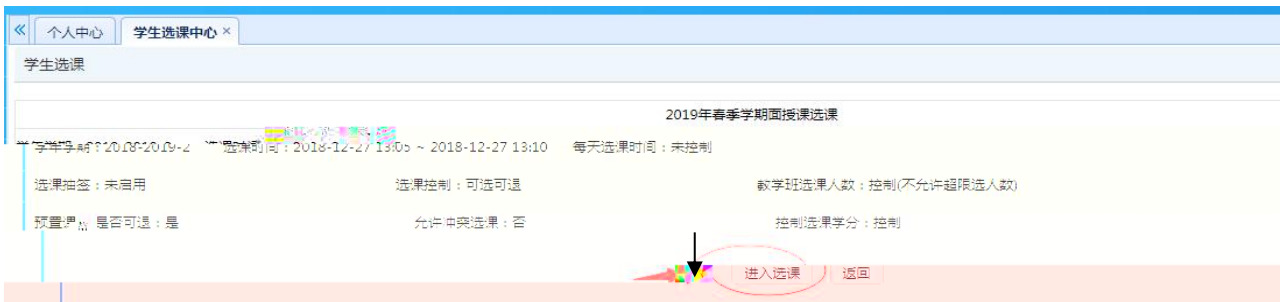

### 用户登录

请输入账号

请输入密码

忘记密码

登录

温馨提示: 推荐使用IE9以上浏览器以及360极速模式。

Copyright © 2017 湖南蓝盾科技发展有限公司 (R4.4)

选课学分情况

**公选课选课**

本学期选课学分/门数要求及已选情况							
	最高总学分	专业内跨年级选课(控制)		跨专业选课(控制)		校公共选修课选课(控制)	
		学分	门数	学分	门数	学分	门数
设置(控制)要求	不控制	不控制	不控制	不控制	不控制	2	1
已选统计	20.0	0.0	0	0.0	0	0.0	0

This screenshot shows a complex grid of course selection options. The interface is heavily stylized with a dark background and vibrant colors like purple, green, and blue. It features multiple columns and rows of course listings, each with associated buttons and text. The layout is dense and appears to be a user interface for navigating through various elective courses.

This screenshot shows a web browser window displaying a course selection page. The browser's address bar shows the URL [42.49.134.163:20016/yxsksy/xsxx/xsxx\\_inde.jsp?zbid=16A886C7B76128F912017051475000](http://42.49.134.163:20016/yxsksy/xsxx/xsxx_inde.jsp?zbid=16A886C7B76128F912017051475000). The page content includes a search bar, a list of course options, and a sidebar. A red box highlights a search bar area, and a red line points from it to a specific course entry in the list. The course list includes titles like '视觉传达设计', '企业文化入门', and '大学英语'. The interface is clean and modern, with a light blue and white color scheme.